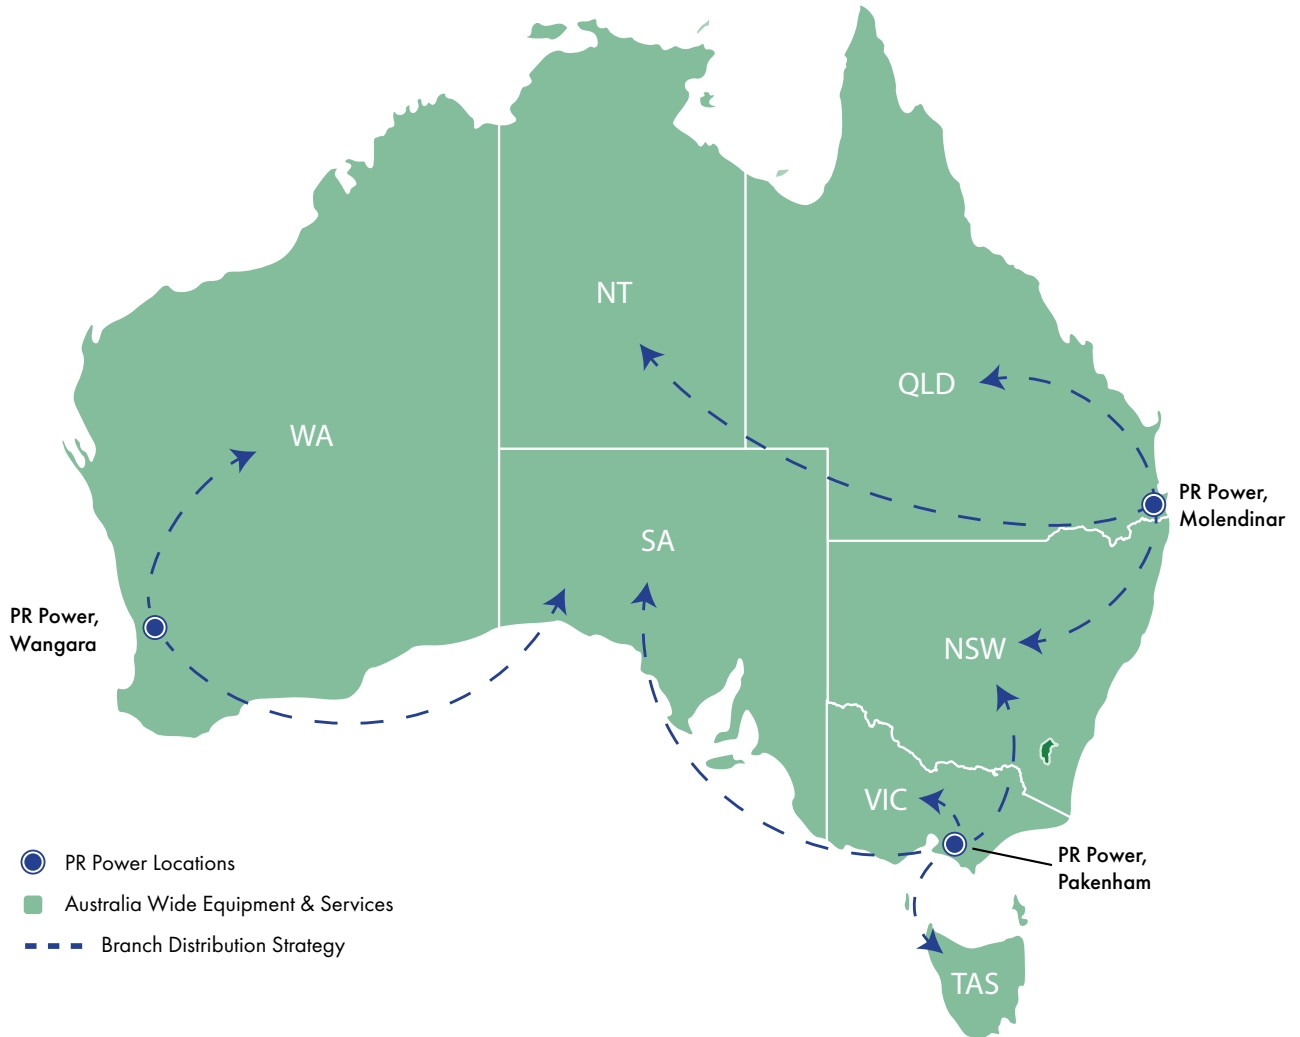

OUR PROJECTS

UGL CONTRACTOR SUPPLY PROJECT

PR Power supplied UGL Contracting with **18 x diesel generators** and **12 x LED mobile lighting towers** for their mining and rental project on Curtis Island, QLD. Our equipment ensured uninterrupted power and lighting for their operations, contributing to the success of their project.

NASA - EPA

PR Power supplied EPA with **4 x Cummins powered 500 kVA Diesel Generators** powering Australia's first commercial space launch. The Diesel Generators were synchronised to evenly distributed the load between themselves. When the site isn't fully operational, the system migrates to a 2 x 110 kVA Generator set up. The reduced load is then managed between the two smaller generators.

OUR NETWORK

LOCATIONS & CONTACT

PR Power strategically has branches located in Western Australia, Victoria and Queensland to maintain a national presence, providing equipment, service and support, fulfilling our customer's needs Australia Wide.